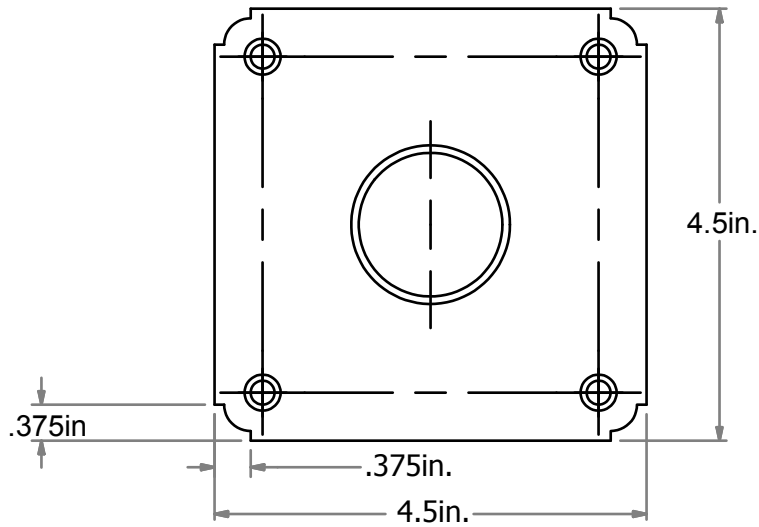

# Vinyl Surface Mount Flange

## SPEC DRAWING

Top View

SECTION A-A

Front View  
SCALE 1 / 2

Note: Hot Dipped Galvanized First and then Powder Coated White