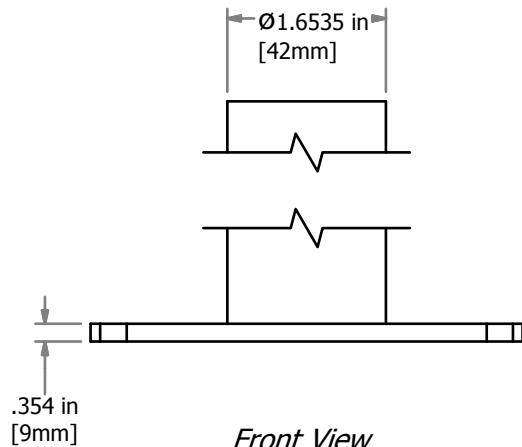

# Vinyl Surface Mount Flange

## SPEC DRAWING

Top View

SECTION A-A

Front View  
SCALE 1 / 2

Note: Hot Dipped Galvanized First and then Powder Coated White