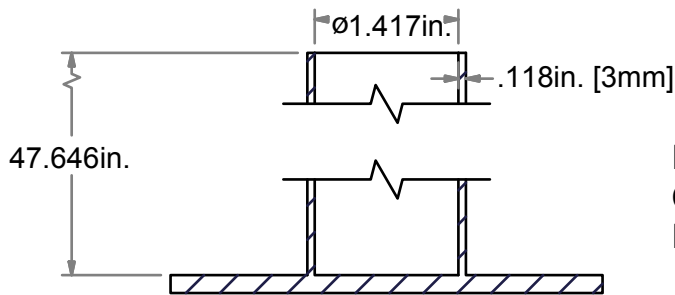

# Vinyl Surface Mount Flange

## SPEC DRAWING

Top View

SECTION A-A

Front View  
SCALE 1 / 2

Note: Hot Dipped Galvanized First and then Powder Coated White