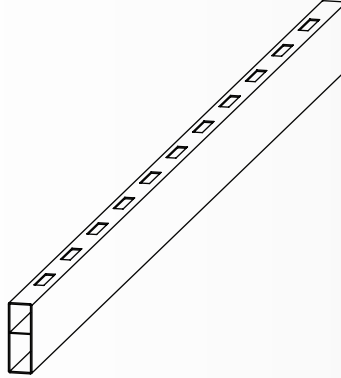

Box Contents

VF15100

WamBam

Fun Name. Serious Fence.

A ▶

Top Rail (1)
1½" x 3½" x 81½"

B ▶

Bottom Rail (1)
1½" x 4½" x 81½"

E ▶

3½" Self-Drilling Stainless Steel Screw (6)

C ▶

Middle Rail (1)
1½" x 1½" x 81½"

D ▶

Picket (15)
7⁄8" x 1½" x 53½"

F ▶

1¼" Self-Drilling Stainless Steel Screw (5)