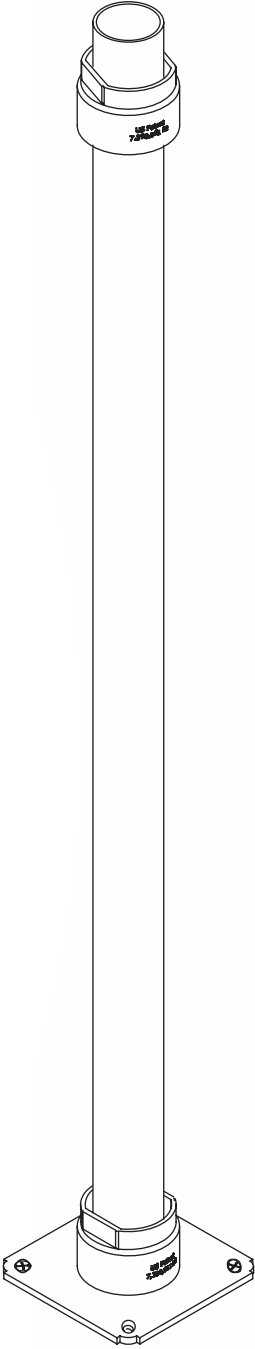

Box Contents

SB61000

A ▶

Surface Mount (1)

B ▶

1/2" Hex Head
Tek Screw (4)