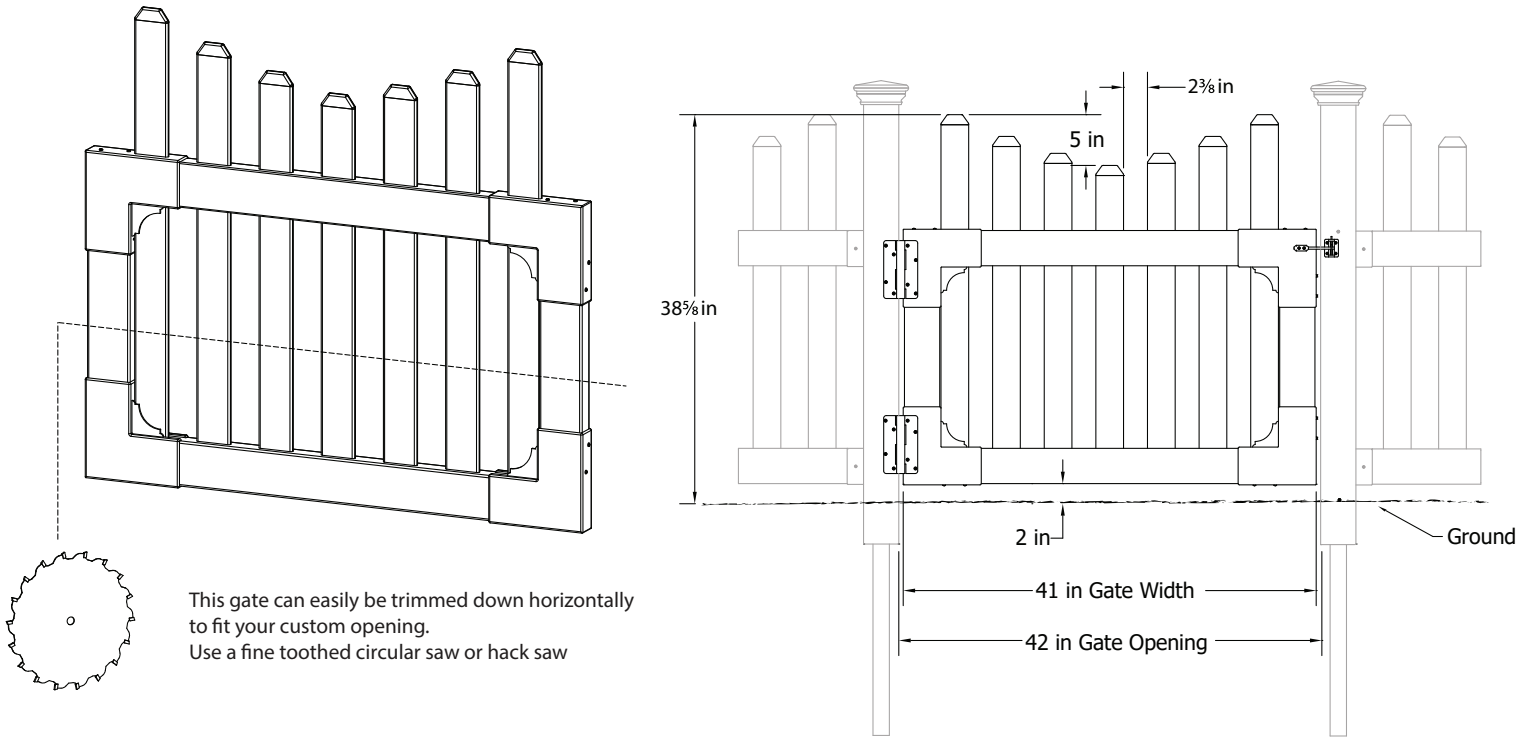

LINE DRAWINGS

ZIPPITY
Easy Does It!

All American Vinyl Picket Gate (36" H x 41" W)

This gate can easily be trimmed down horizontally to fit your custom opening. Use a fine toothed circular saw or hack saw

Assembled Gate