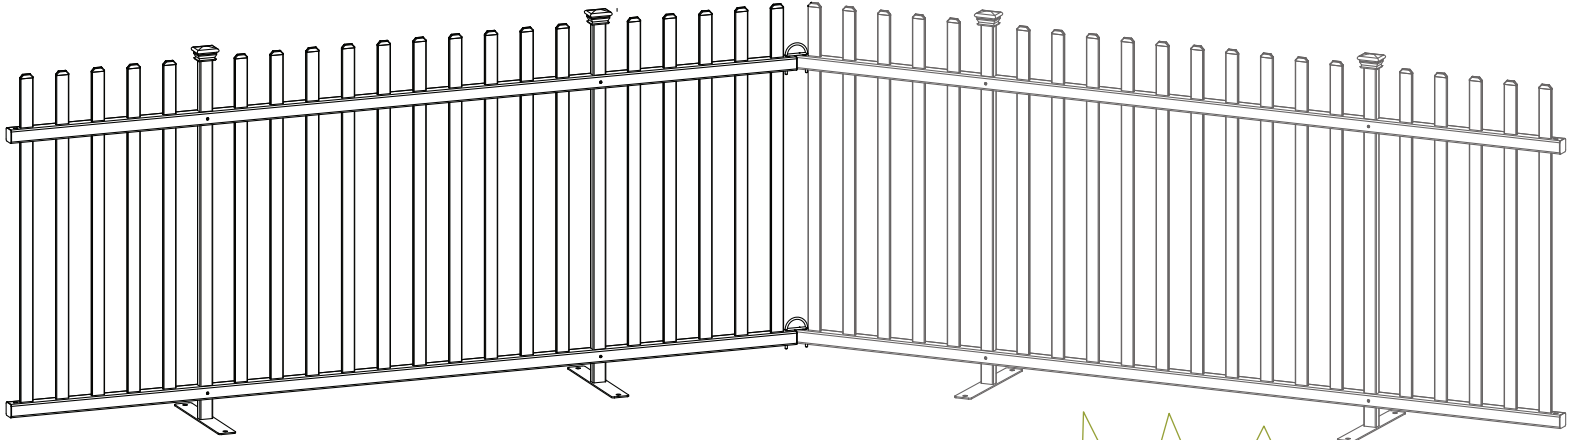

# LINE SPECS

## Zippity Lightweight Portable Vinyl Fence Kit (42in H x 92in W)

This fence can easily be trimmed down horizontally to fit your custom space. Use a fine toothed circular saw or hack saw

Please note that this product will take some time to assemble. Assemble on a non-abrasive surface in a comfortable area when you have time and do not feel rushed.