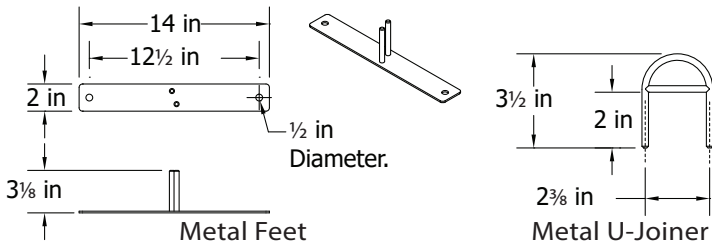

# LINE SPECS

## Zippity Lightweight Portable Vinyl Fence Kit (42in H x 92in W)

This fence can easily be trimmed down horizontally to fit your custom space. Use a fine toothed circular saw or hack saw

Please note that this product will take some time to assemble. Assemble on a non-abrasive surface in a comfortable area when you have time and do not feel rushed.