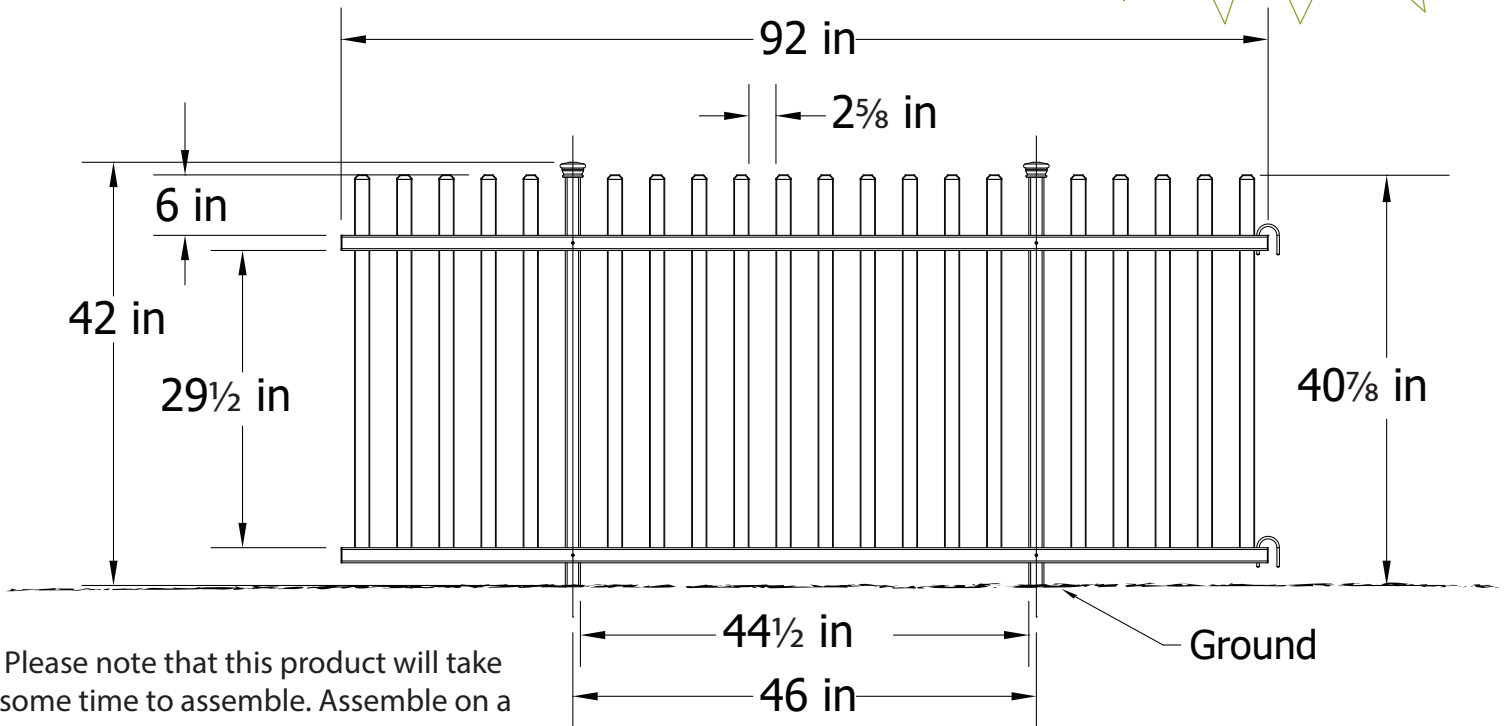

# LINE SPECS

## Zippity Lightweight Portable Vinyl Fence Kit (42in H x 92in W)

This fence can easily be trimmed down horizontally to fit your custom space. Use a fine toothed circular saw or hack saw

Please note that this product will take some time to assemble. Assemble on a non-abrasive surface in a comfortable area when you have time and do not feel rushed.