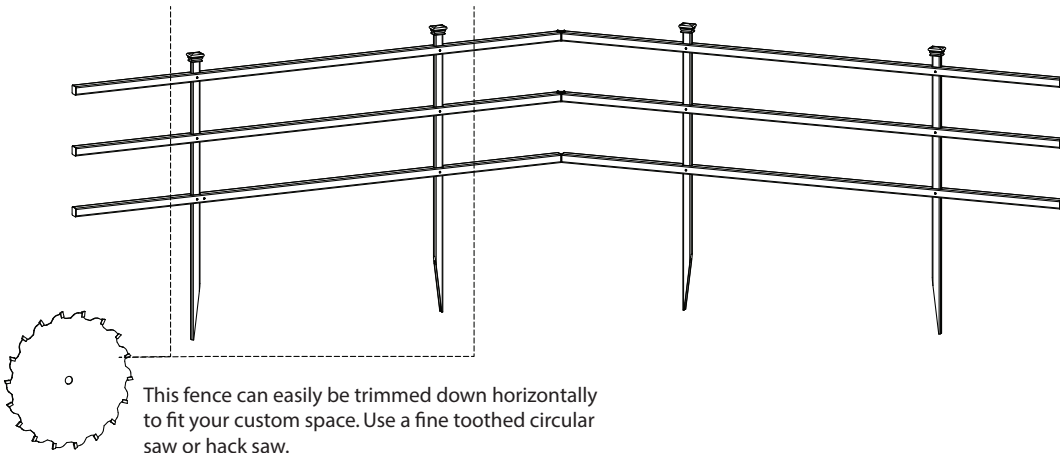

## LINE SPECS

# Westchester 3-Rail Vinyl Fence Kit 2-Pack (36"H x 92"W)

# ZIPPITY

*Easy Does It!*

THIS FENCE IS DESIGNED FOR SEMI-PERMANENT APPLICATIONS (No Concrete Necessary)