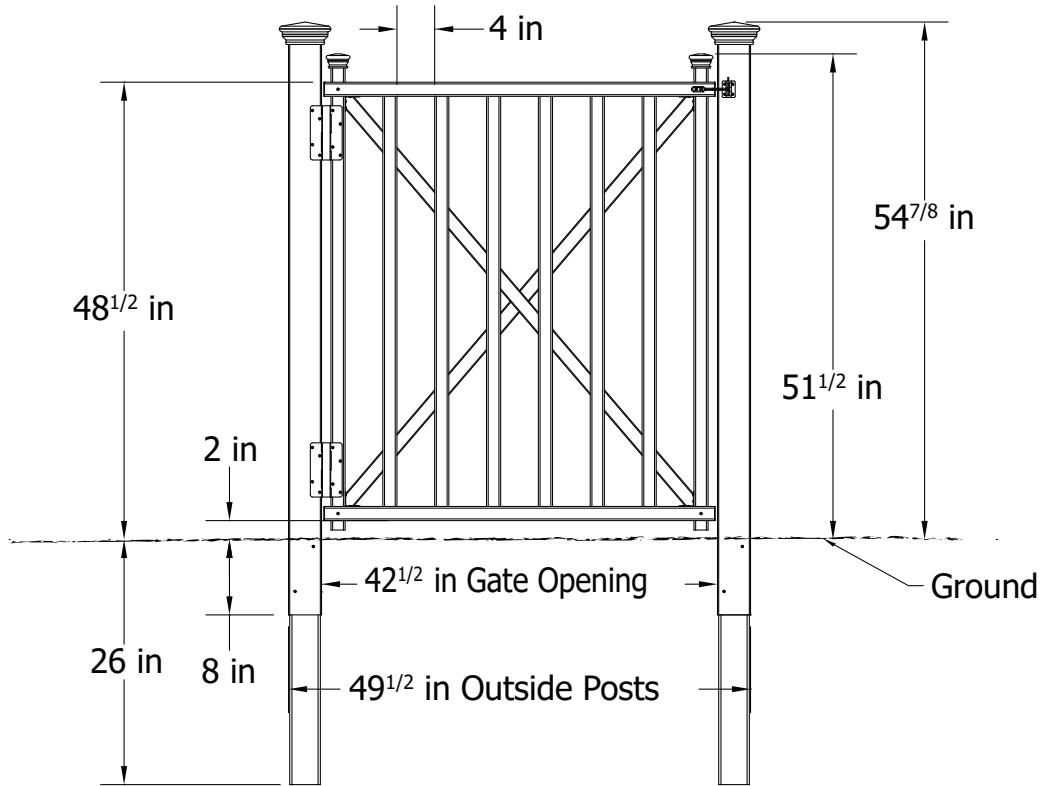

LINE DRAWINGS

Birkdale Vinyl Picket Gate with Posts (42in Wide x 51^{1/2}in Tall)

This Gate is designed to be integrated with our 48" High Birkdale Picket Fence

ZIPPITY
Easy Does It!