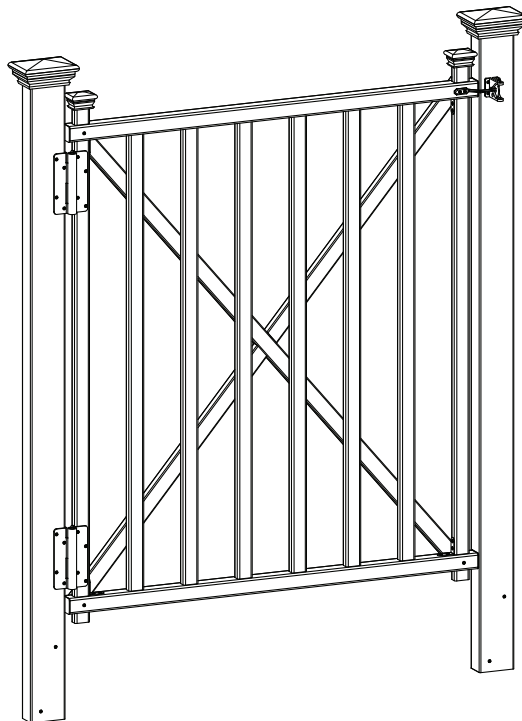

LINE DRAWINGS

Birkdale Vinyl Picket Gate with Posts (42in Wide x 51^{1/2}in Tall)

This Gate is designed to be integrated with our 48" High Birkdale Picket Fence

ZIPPITY
Easy Does It!