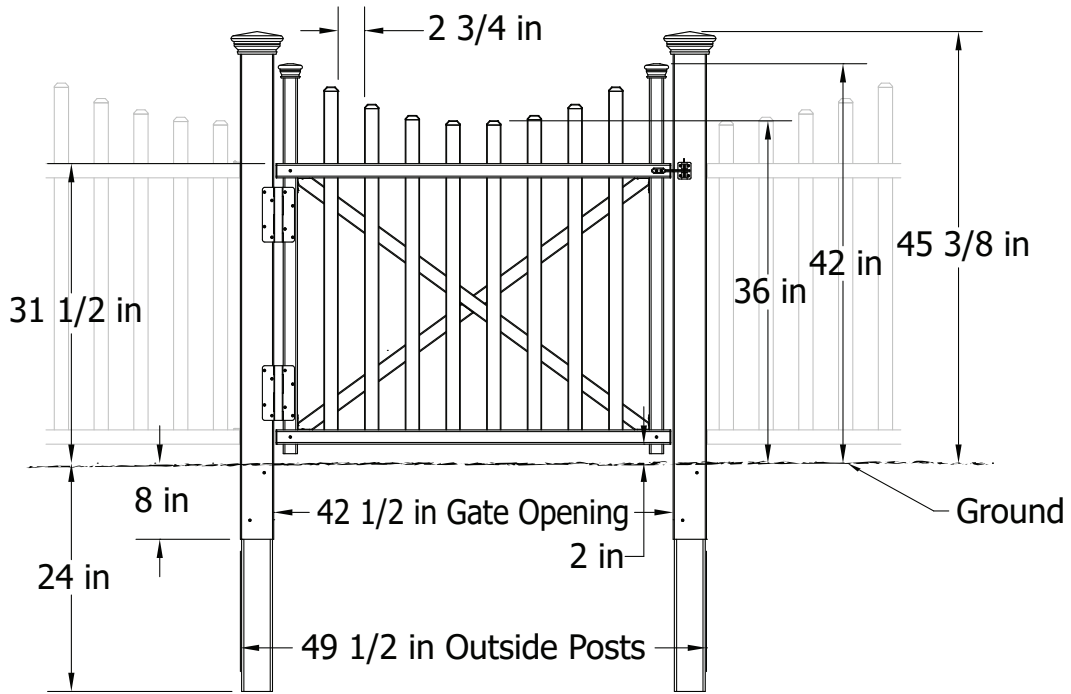

LINE DRAWINGS

Manchester Vinyl Picket Gate with Posts (42in Wide x 42in Tall)

This Gate is designed to be integrated with our 42" High Manchester Picket Fence

ZIPPITY
Easy Does It!