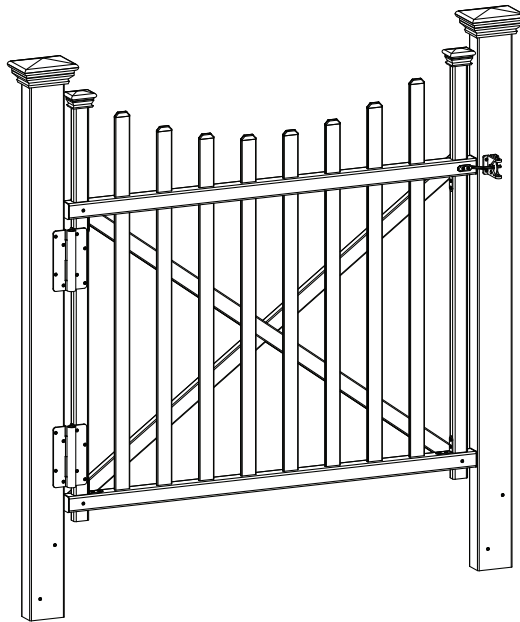

LINE DRAWINGS

Manchester Vinyl Picket Gate with Posts (42in Wide x 42in Tall)

This Gate is designed to be integrated with our 42" High Manchester Picket Fence

ZIPPITY
Easy Does It!