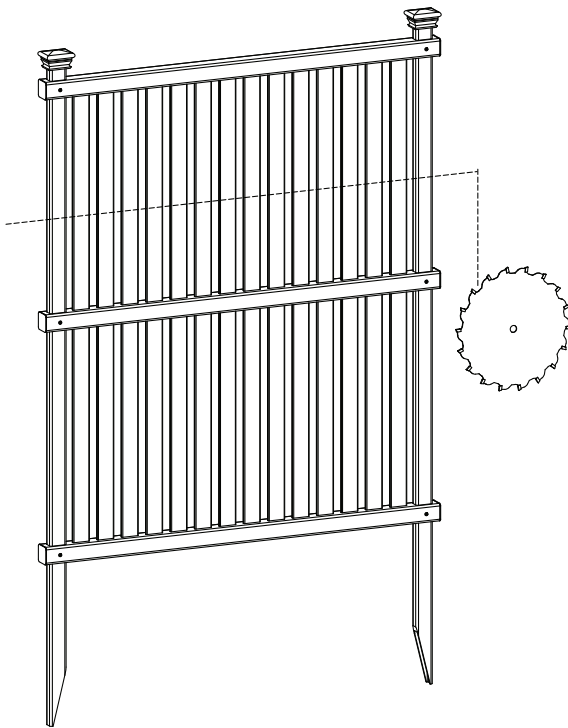

## LINE SPECS

# Wilmington Vinyl Screen Kit 2 Pack (36"W x 48"H)

# ZIPPITY

DO-IT-YOURSELF  
FRIENDLY PRODUCTS

If necessary, this enclosure can be trimmed down horizontally and vertically to fit your custom space. Use a fine toothed circular or hack saw. Rails will need to be re-spaced and configured accordingly