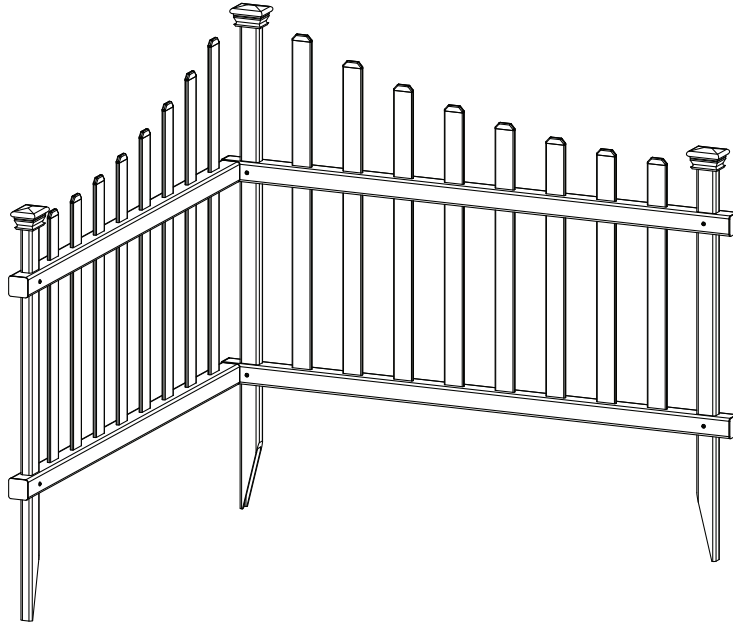

## LINE SPECS

# Ashley Vinyl Corner Picket Fence Kit (40"W x 30"H)

# ZIPPITY

DO-IT-YOURSELF  
FRIENDLY PRODUCTS

2.5in space between pickets