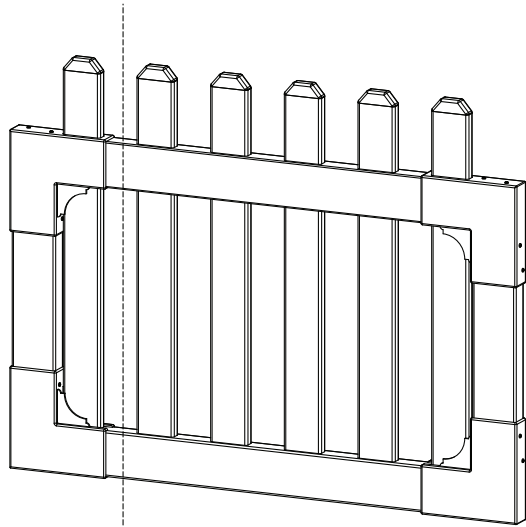

LINE SPECS

ZIPPITY

DO-IT-YOURSELF
FRIENDLY PRODUCTS

Newport Vinyl Picket Gate (31"H x 41"W)

This Gate is designed to be integrated with the Newport Vinyl Picket Fence

This gate can easily be trimmed down horizontally to fit your custom opening. Use a fine toothed circular saw or hack saw