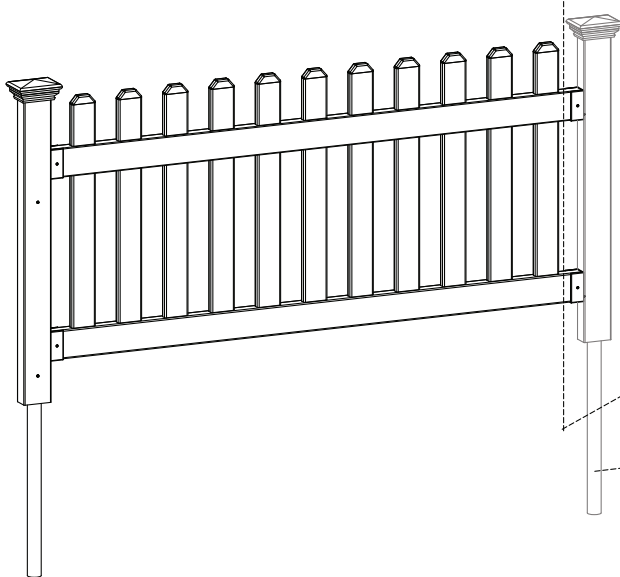

## LINE SPECS

### Newport Vinyl Picket Fence with Post and No-Dig Steel Pipe Anchor Kit (36" H x 72" W)

# ZIPPITY

DO-IT-YOURSELF  
FRIENDLY PRODUCTS

This fence can easily be trimmed down horizontally to fit your custom space. Use a fine toothed circular saw or hack saw.

**2"x3½" Fence Run Finishing Post with Cap and No-Dig Steel Pipe Anchor Kit Sold Separately**