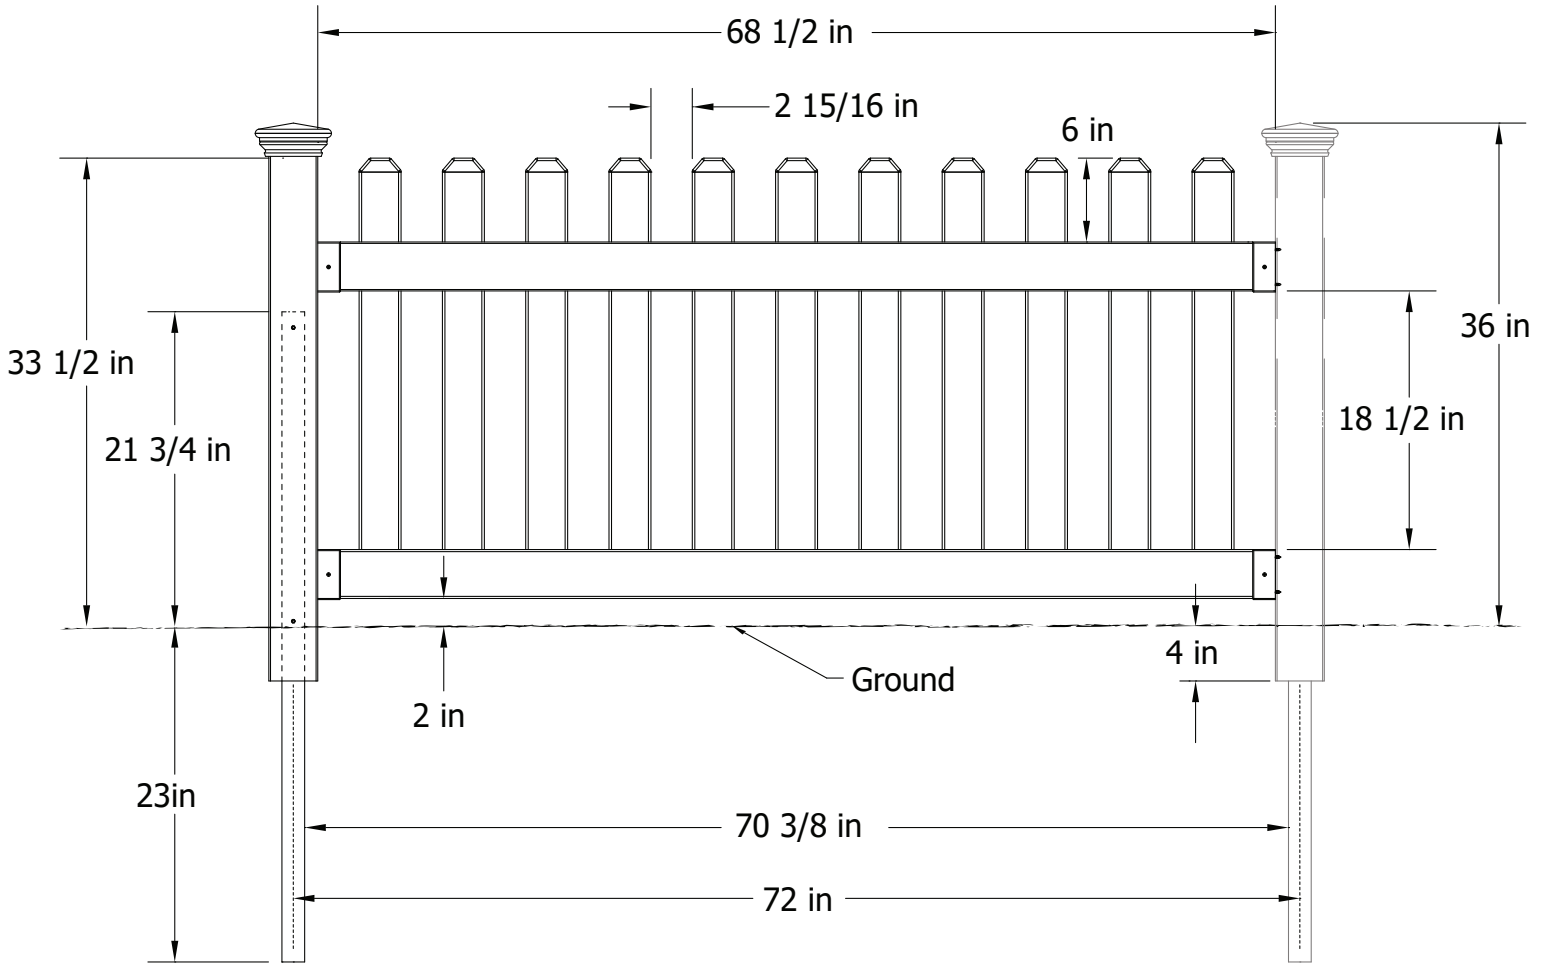

Detailed Product Dimensions & Specifications

Newport Vinyl Picket Fence with Post and No-Dig Steel Pipe Anchor Kit

2"x3½" Fence Run Finishing Post with Cap and No-Dig Steel Pipe Anchor Kit Sold Separately