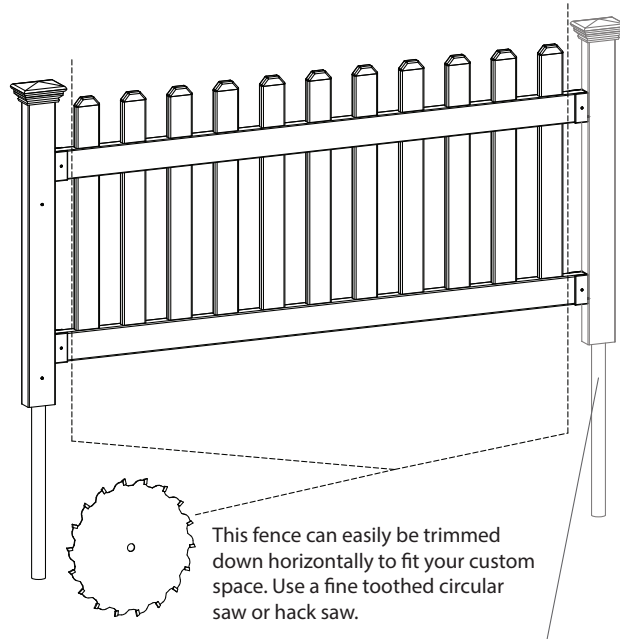

Detailed Product Dimensions & Specifications

Newport Vinyl Picket Fence with Post and No-Dig Steel Pipe Anchor Kit

2"x3½" Fence Run Finishing Post with Cap and No-Dig Steel Pipe Anchor Kit Sold Separately