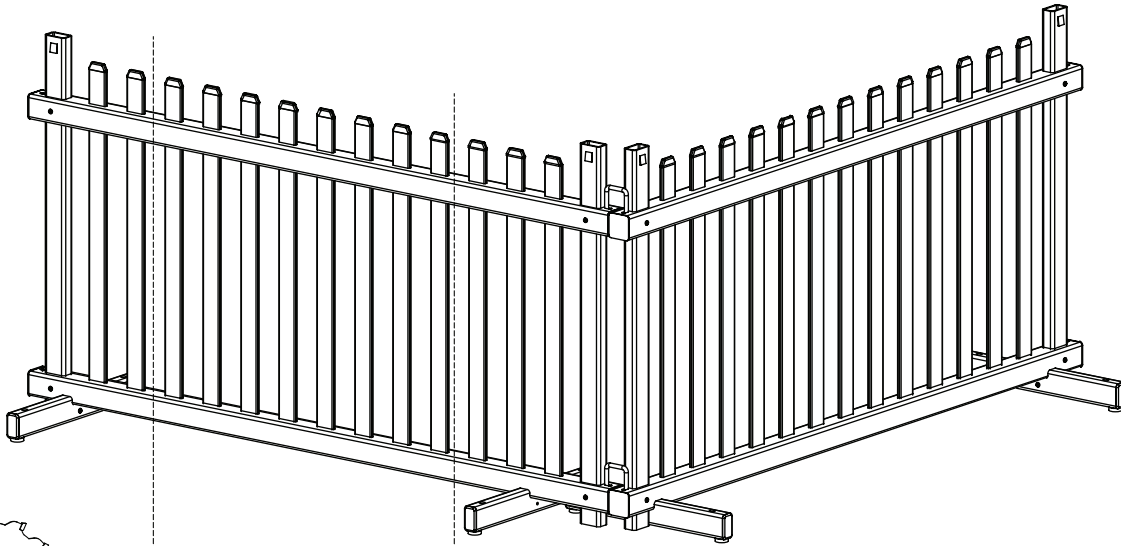

Detailed Product Dimensions & Specifications

Portable Puppy Fence Kit (2-Pack)

ZIPPITY
Easy Does It!

This fence can easily be trimmed down horizontally to fit your custom space. Use a fine toothed circular saw or hack saw.

THIS FENCE IS DESIGNED FOR SEMI-PERMANENT APPLICATIONS

Please note that this product will take some time to assemble. Assemble on a non-abrasive surface in a comfortable area when you have time and do not feel rushed.