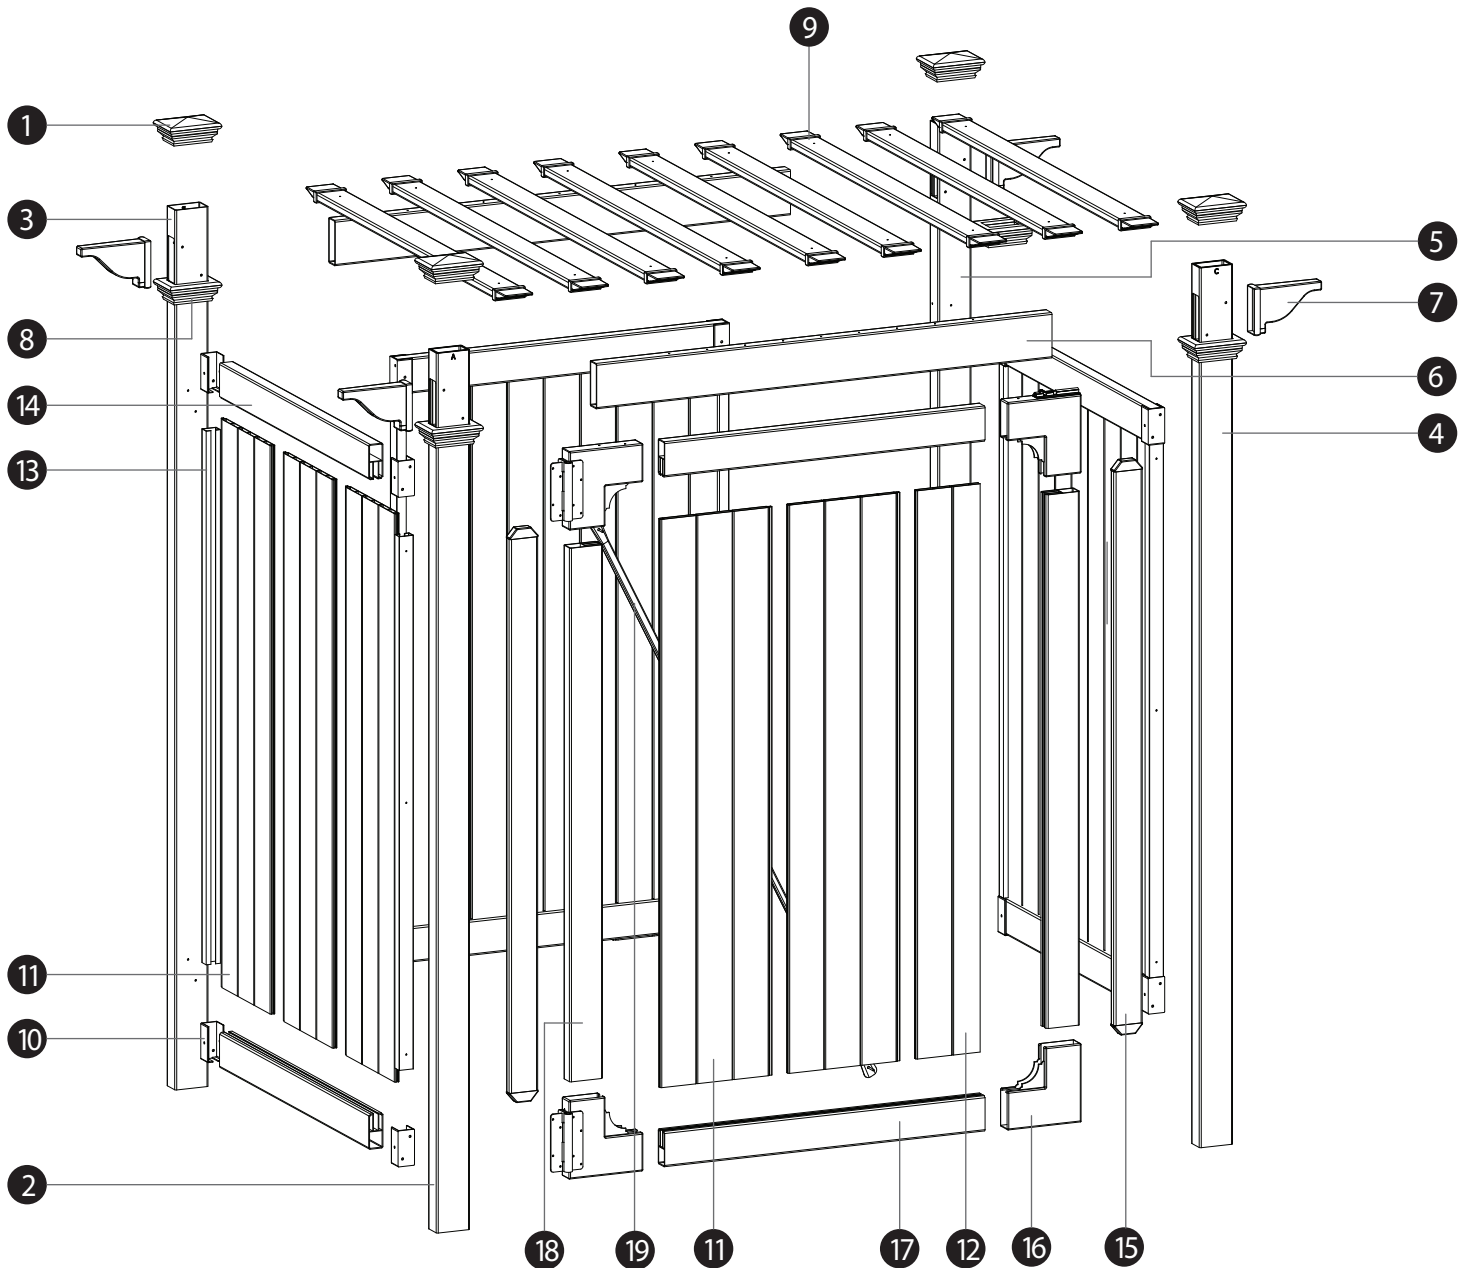

BOX CONTENTS (3 BOX UNIT)

Hampton Outdoor Vinyl Shower Kit (3' x 3' Enclosure)

- | | |
|----------------------------|--|
| 1. Post Caps (4) | 11. Privacy Boards (11) |
| 2. Post - A (1) | 12. Privacy Board - Trimmed (For Gate) (1) |
| 3. Post - B (1) | 13. Wall U-Channel (6) |
| 4. Post - C (1) | 14. Wall Horizontal Rails (6) |
| 5. Post - D (1) | 15. Privacy Strip (2) |
| 6. Beams (2) | 16. Gate Corner Brackets (4) |
| 7. Decorative End Caps (4) | 17. Gate Horizontal Rails (2) |
| 8. Post Trim Caps (4) | 18. Gate Vertical Rails (2) |
| 9. Shade Slats (9) | 19. Gate Brace (1) |
| 10. Rail Brackets (12) | |