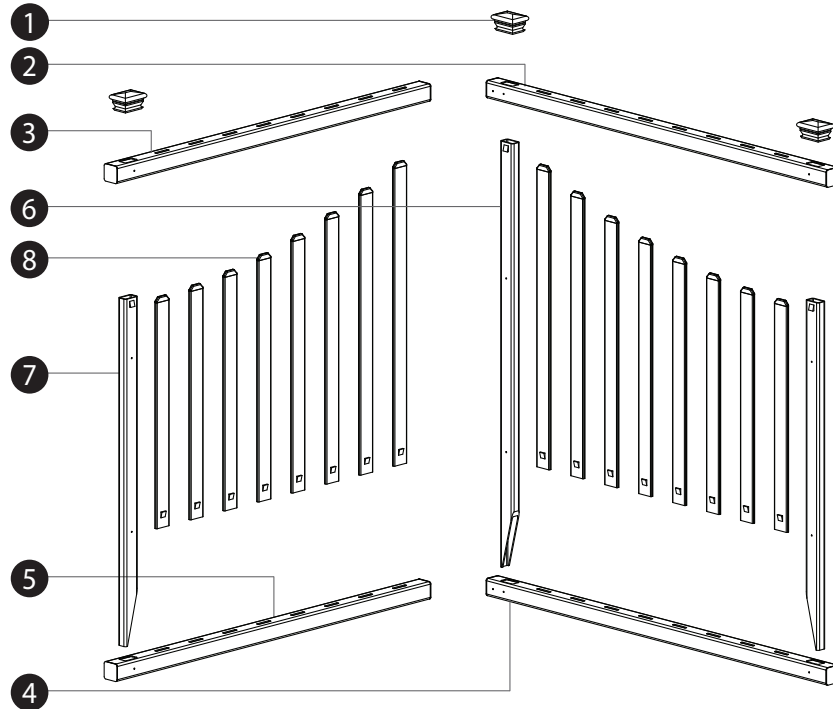

## BOX CONTENTS

# Ashley Vinyl Corner Picket Fence Kit (40"W x 30"H)

Not to Scale

### What's Included

1. Post Caps (3)
2. Top Rail - Long (1) - 1 1/2" x 1 1/2" x 40 1/8"
3. Top Rail - Short (1) - 1 1/2" x 1 1/2" x 37"
4. Bottom Rail - Long (1) - 1 1/2" x 1 1/2" x 40 1/8"
5. Bottom Rail - Short (1) - 1 1/2" x 1 1/2" x 37"
6. Posts - Tall (1) - 7/8" x 1 1/2" x 36 3/4"
7. Posts - Short (2) - 7/8" x 1 1/2" x 30"
8. Pickets (16) - 1 - 1/4" x 1 1/2" x 26 1/8"
  - 2 - 1/4" x 1 1/2" x 24 5/8"
  - 3 - 1/4" x 1 1/2" x 23 1/4"
  - 4 - 1/4" x 1 1/2" x 22 1/8"
  - 5 - 1/4" x 1 1/2" x 21 1/4"
  - 6 - 1/4" x 1 1/2" x 20 5/8"
  - 7 - 1/4" x 1 1/2" x 20 1/8"
  - 8 - 1/4" x 1 1/2" x 20"
9. 3/4" Self-Auguring Stainless Steel Screw (12)
10. 2 1/2" Self-Auguring Stainless Steel Screw (2)