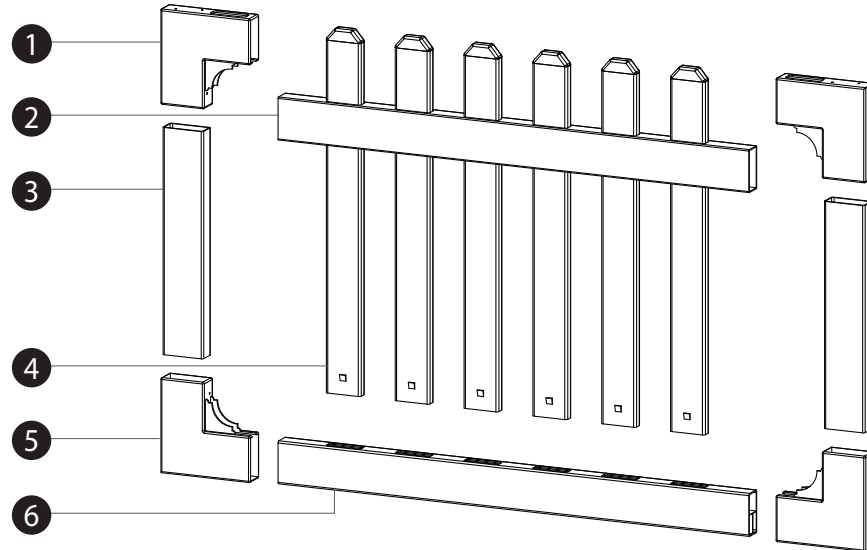

BOX CONTENTS

Newport Vinyl Picket Gate (31in H x 41in W)

Not to Scale

What's Included

1. Top Gate Brackets (2)
2. Top Rail (1) - 1-1/2in x 3-1/2in x 40-3/4in
3. Vertical Rails (2) - 1-1/2in x 3-1/2in x 18-1/2in
4. Pickets (6) - .875in x 3in x 29-3/4in
5. Bottom Gate Brackets (2)
6. Bottom Rail (1) - 1-1/2in x 3-1/2in x 40-3/4in
7. 1-3/8 Self-Auguring Stainless Steel Screw (24)
8. Gate Hardware Kit with Fasteners