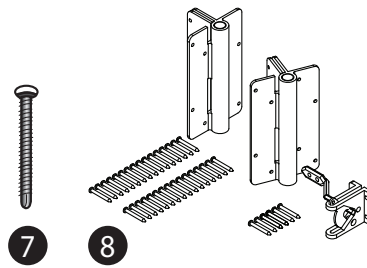

BOX CONTENTS

Newport Vinyl Picket Gate (31in H x 41in W)

Not to Scale

What's Included

1. Top Gate Brackets (2)
2. Top Rail (1) - 1-1/2in x 3-1/2in x 40-3/4in
3. Vertical Rails (2) - 1-1/2in x 3-1/2in x 18-1/2in
4. Pickets (6) - .875in x 3in x 29-3/4in
5. Bottom Gate Brackets (2)
6. Bottom Rail (1) - 1-1/2in x 3-1/2in x 40-3/4in
7. 1-3/8 Self-Auguring Stainless Steel Screw (24)
8. Gate Hardware Kit with Fasteners