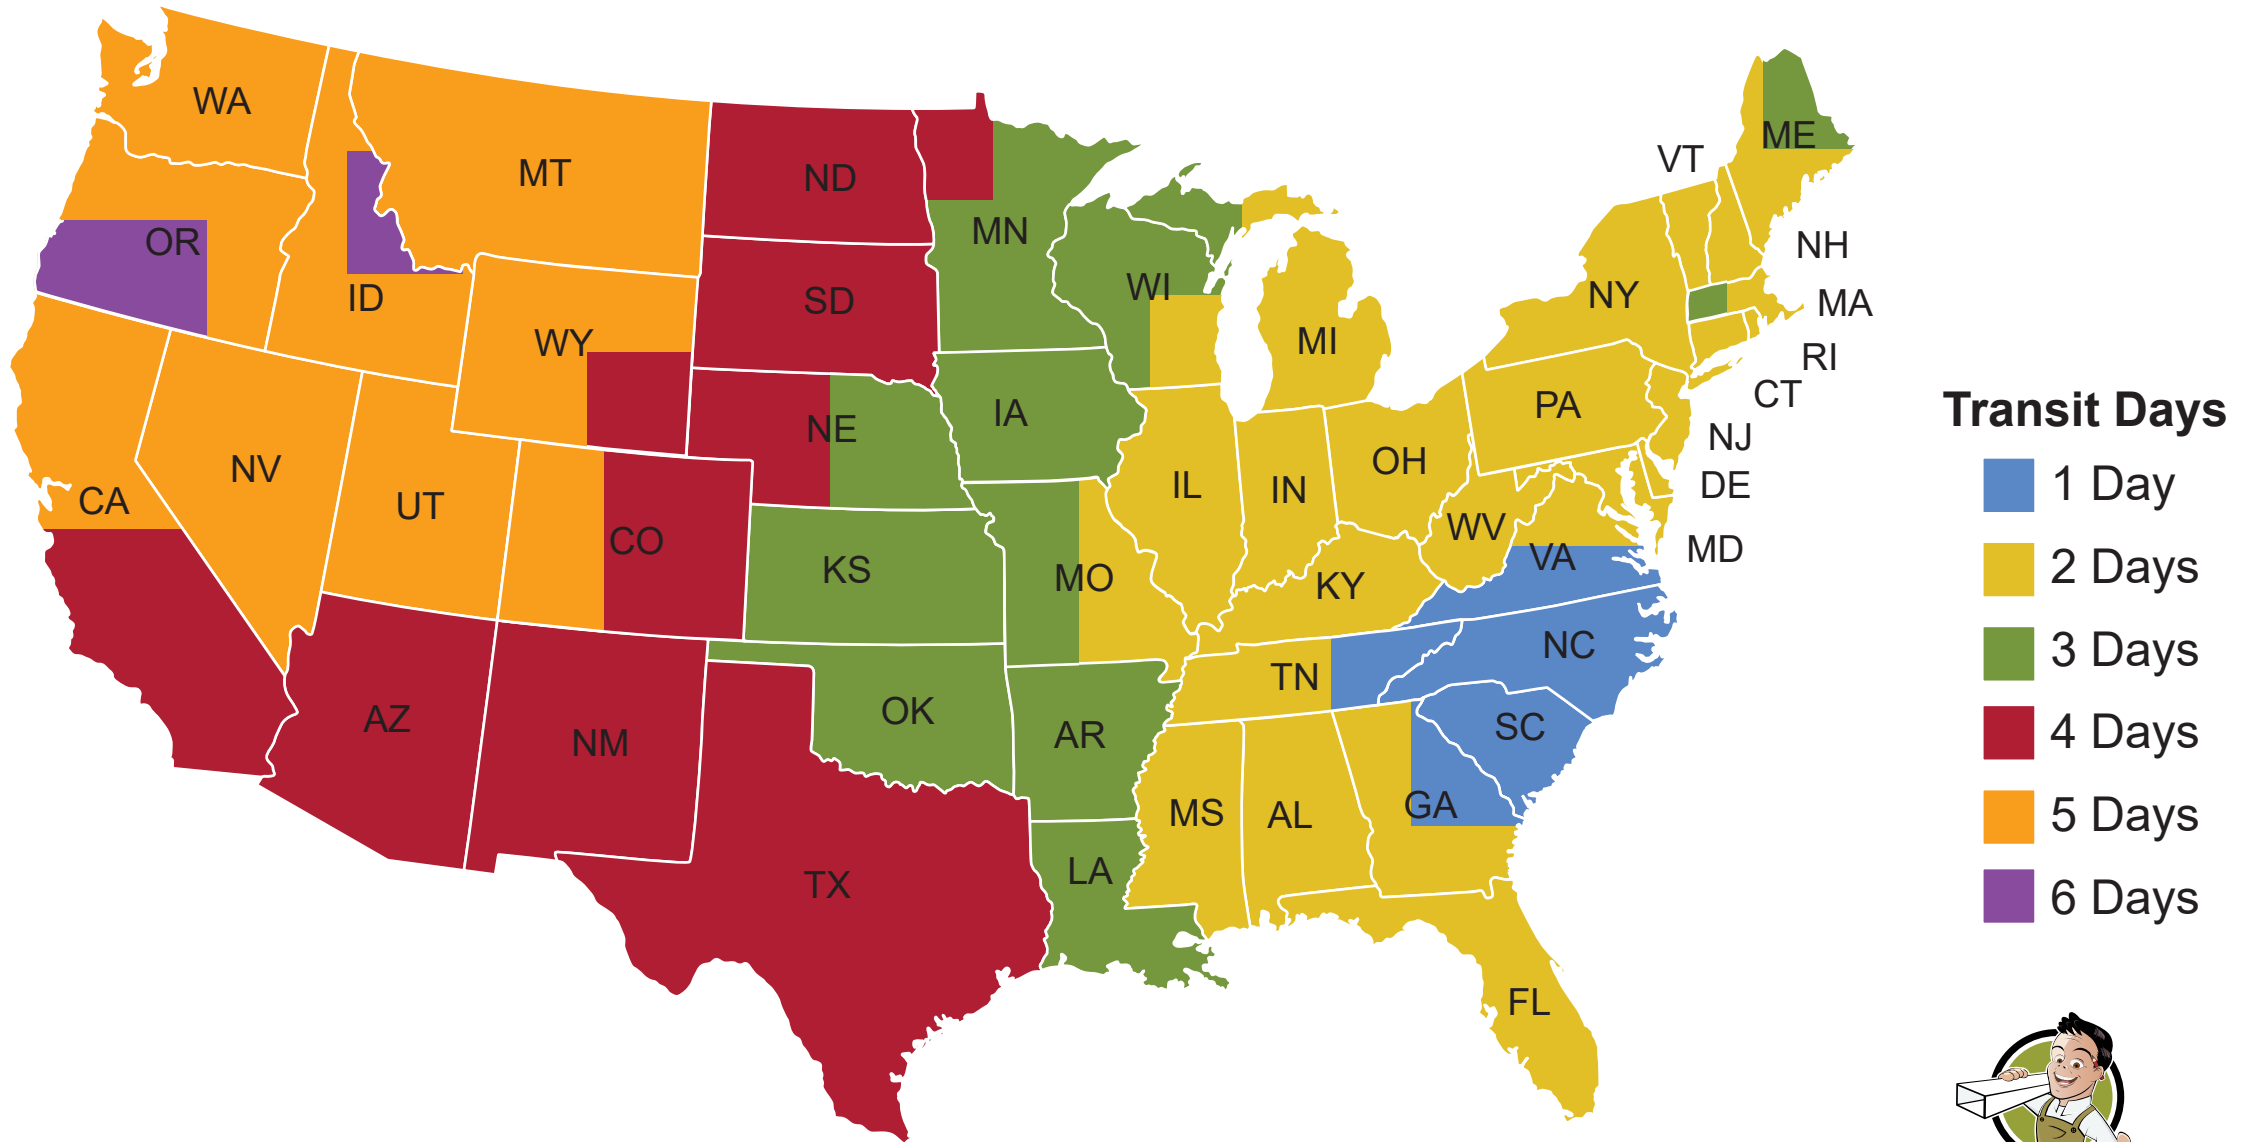

# FedEx Transit Times

## Transit Days

- 1 Day
- 2 Days
- 3 Days
- 4 Days
- 5 Days
- 6 Days

Please note that this is a general overview and not a guarantee. For more accuracy, please visit <https://www.fedex.com/ratefinder/home>